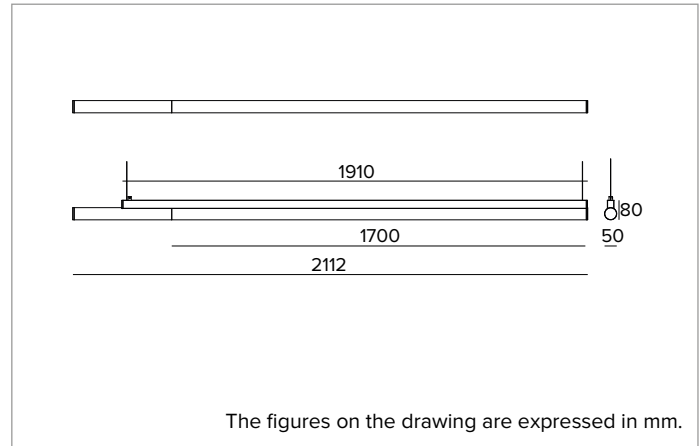

1T7268DA | OMEGA

Stand alone linear LED fixture for suspension installation

	3000K
	Ra90
	Fixture Power 40W
	Source Flux 4314lm
	Fixture Flux 2998lm
	Efficacy 75lm/W
TS1199	Imax=117cd/klm
	Imax 504cd

The figures on the drawing are expressed in mm.